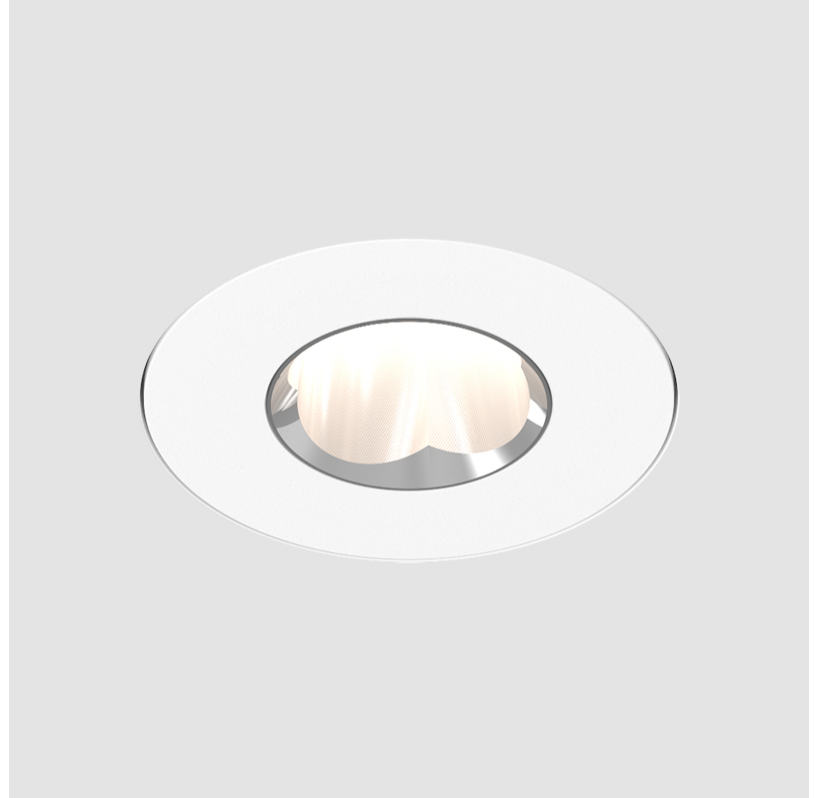

PHYSICAL

Aperture Sizes - Downlights: 1"
Shape: Round
Diameter (mm): 75
Diameter (in): 2 ¹⁵/₁₆"
Height (mm): 43
Height (in): 1 ¹¹/₁₆"
Ceiling Thickness (mm): 10 / 12.5 / 15 / 25
Ceiling Thickness (in): 3/8 or 1/2 or 9/16 or 1
Min. Recessing Depth (mm): 50
Min. Recessing Depth (in): 1 ¹⁵/₁₆"
Diffuser: Lens Pack - Spread Lens / Linear Spread Lens / Honeycomb Louver
Fixture Finish: SSR / BKV / CWI / CRY / HAB / UFT / ITA / RUA / FTG / MYG / LOD / PUS / FRO / FUP / KIA / POP / BLS / SPG / MEY / GOH / CHC / COM / ABZ / JAG / OBR / MOS / ROR
Fixture Material: Aluminum Die Cast
Cut-out Measurements: 86mm / 2 11/16" Diameter

ELECTRICAL

Lamp Type: LED (Zhaga Standard)
Input Wattage (W): 15
Total Output Wattage (W): 13.6
Dimming: Tri-Mode (Non-Dimming and Phase Dimming (120Vac only) and 0-10V Dimming)
Driver Included: No
Driver Location: Recessed Housing
Driver Type: Constant Current - Universal
Driver Class: Class 2
Input Voltage (V): 120 - 277
Constant Current (MA): 350

LED

Color Temperature (°K): 2700 / 3000 / 3500 / 4000
Max. Delivered Lumen (lm): 1464 / 1556 / 1630 / 1645
Nominal Lumen (lm): 1566 / 1665 / 1743 / 1759
CRI: >90 CRI
Lamp Life (hrs): 50000

OPTICAL

Reflector: 60
Adjustability: Fixed

RATINGS AND CERTIFICATIONS

Certified By: Certified for North American Standards
IP rating: IP20