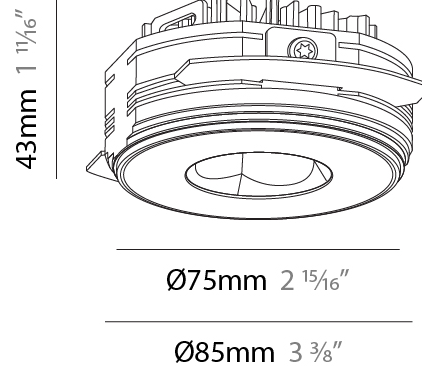

PHYSICAL

Aperture Sizes - Downlights: 1"
Shape: Round
Diameter (mm): 75
Diameter (in): 2 ¹⁵/₁₆"
Height (mm): 43
Height (in): 1 ¹¹/₁₆"
Ceiling Thickness (mm): 10 / 12.5 / 15 / 25
Ceiling Thickness (in): 3/8 or 1/2 or 9/16 or 1
Min. Recessing Depth (mm): 50
Min. Recessing Depth (in): 1 ¹⁵/₁₆"
Diffuser: Lens Pack - Spread Lens / Linear Spread Lens / Honeycomb Louver
Fixture Finish: SSR / BKV / CWI / CRY / HAB / UFT / ITA / RUA / FTG / MYG / LOD / PUS / FRO / FUP / KIA / POP / BLS / SPG / MEY / GOH / CHC / COM / ABZ / JAG / OBR / MOS / ROR
Fixture Material: Aluminum Die Cast
Cut-out Measurements: 86mm / 2 11/16" Diameter

ELECTRICAL

Lamp Type: LED (Zhaga Standard)
Input Wattage (W): 15
Total Output Wattage (W): 13.6
Dimming: Tri-Mode (Non-Dimming and Phase Dimming (120Vac only) and 0-10V Dimming)
Driver Included: No
Driver Location: Recessed Housing
Driver Type: Constant Current - Universal
Driver Class: Class 2
Input Voltage (V): 120 - 277
Constant Current (MA): 350

LED

Color Temperature (°K): 2700 / 3000 / 3500 / 4000
Max. Delivered Lumen (lm): 1464 / 1556 / 1630 / 1645
Nominal Lumen (lm): 1566 / 1665 / 1743 / 1759
CRI: >90 CRI
Lamp Life (hrs): 50000

OPTICAL

Reflector: 60
Adjustability: Fixed

RATINGS AND CERTIFICATIONS

Certified By: Certified for North American Standards
IP rating: IP20