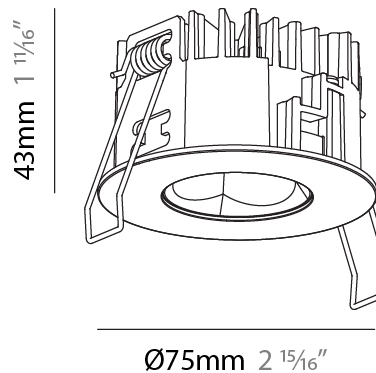

PHYSICAL

Aperture Sizes - Downlights: 1"
Shape: Round
Diameter (mm): 75
Diameter (in): 2 15/16
Height (mm): 43
Height (in): 1 11/16
Ceiling Thickness (mm): 1 - 25
Ceiling Thickness (in): 1/16 - 1 3/16
Min. Recessing Depth (mm): 50
Min. Recessing Depth (in): 1 15/16
Diffuser: Lens Pack - Spread Lens / Linear Spread Lens / Honeycomb Louver
Fixture Finish: SSR / BKV / CWI / CRY / HAB / UFT / ITA / RUA / FTG / MYG / LOD / PUS / FRO / FUP / KIA / POP / BLS / SPG / MEY / GOH / CHC / COM / ABZ / JAG / OBR / MOS / ROR
Fixture Material: Aluminum Die Cast
Cut-out Measurements: 68mm / 2 11/16" Diameter

ELECTRICAL

Lamp Type: LED (Zhaga Standard)
Input Wattage (W): 15
Total Output Wattage (W): 13.6
Dimming: Tri-Mode (Non-Dimming and Phase Dimming (120Vac only) and 0-10V Dimming)
Driver Included: No
Driver Location: Recessed Housing
Driver Type: Constant Current - Universal
Driver Class: Class 2
Input Voltage (V): 120 - 277
Constant Current (MA): 350

LED

Color Temperature (°K): 2700 / 3000 / 3500 / 4000
Max. Delivered Lumen (lm): 1464 / 1556 / 1630 / 1645
Nominal Lumen (lm): 1566 / 1665 / 1743 / 1759
CRI: >90 CRI
Lamp Life (hrs): 50000

OPTICAL

Reflector: 60
Adjustability: Fixed

RATINGS AND CERTIFICATIONS

Certified By: Certified for North American Standards
IP rating: IP20