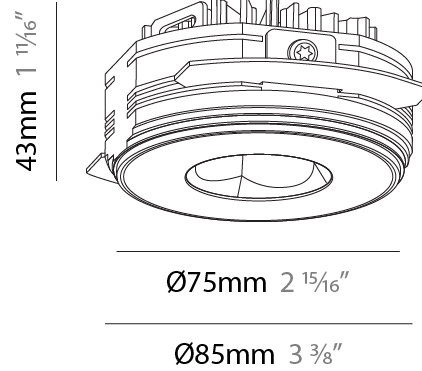

PHYSICAL

Aperture Sizes - Downlights: 1"
Shape: Round
Diameter (mm): 75
Diameter (in): 2 ¹⁵/₁₆
Height (mm): 43
Height (in): 1 ¹¹/₁₆
Ceiling Thickness (mm): 10 / 12.5 / 15 / 25
Ceiling Thickness (in): 3/8 or 1/2 or 9/16 or 1
Min. Recessing Depth (mm): 50
Min. Recessing Depth (in): 1 ¹⁵/₁₆
Diffuser: Lens Pack - Spread Lens / Linear Spread Lens / Honeycomb Louver
Fixture Finish: SSR / BKV / CWI / CRY / HAB / UFT / ITA / RUA / FTG / MYG / LOD / PUS / FRO / FUP / KIA / POP / BLS / SPG / MEY / GOH / CHC / COM / ABZ / JAG / OBR / MOS / ROR
Fixture Material: Aluminum Die Cast
Cut-out Measurements: 86mm / 2 11/16" Diameter

ELECTRICAL

Lamp Type: LED (Zhaga Standard)
Input Wattage (W): 14
Total Output Wattage (W): 12.7
Dimming: Dali Dimming
Driver Included: No
Driver Location: Recessed Housing
Driver Type: Constant Current - Universal (120Vac only for DALI driver)
Driver Class: Class 2
Input Voltage (V): 120 - 277
Constant Current (MA): 700

LED

Color Temperature (°K): 2700-6500 Tunable White
Max. Delivered Lumen (lm): 1381
Nominal Lumen (lm): 1460
CRI: >90 CRI
Lamp Life (hrs): 50000
Special LEDs offerings: Tunable White

OPTICAL

Reflector°: 62
Adjustability: Fixed

RATINGS AND CERTIFICATIONS

Certified By: Certified for North American Standards
IP rating: IP20