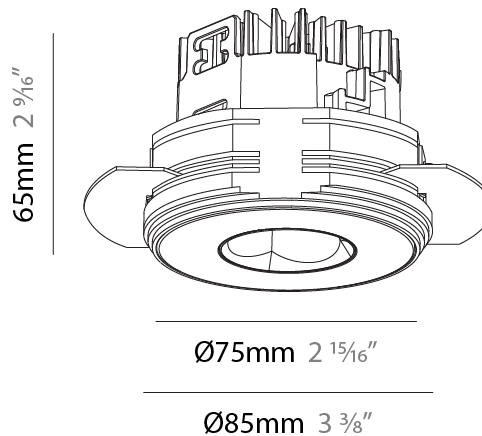

PHYSICAL

Aperture Sizes - Downlights: 1"
Shape: Round
Diameter (mm): 75
Diameter (in): 2 15/16
Height (mm): 65
Height (in): 2 9/16
Ceiling Thickness (mm): 10 / 12.5 / 15 / 25
Ceiling Thickness (in): 3/8 or 1/2 or 9/16 or 1
Min. Recessing Depth (mm): 70
Min. Recessing Depth (in): 2 3/4
Diffuser: Lens Pack - Spread Lens / Linear Spread Lens / Honeycomb Louver
Fixture Finish: SSR / BKV / CWI / CRY / HAB / UFT / ITA / RUA / FTG / MYG / LOD / PUS / FRO / FUP / KIA / POP / BLS / SPG / MEY / GOH / CHC / COM / ABZ / JAG / OBR / MOS / ROR
Fixture Material: Aluminum Die Cast
Cut-out Measurements: 68mm / 2 11/16" Diameter

ELECTRICAL

Lamp Type: LED (Zhaga Standard)
Input Wattage (W): 16
Total Output Wattage (W): 14.6
Dimming: Tri-Mode (Non-Dimming and Phase Dimming (120Vac only) and 0-10V Dimming)
Driver Included: No
Driver Location: Recessed Housing
Driver Type: Constant Current - Universal
Driver Class: Class 2
Input Voltage (V): 120 - 277
Constant Current (MA): 350

LED

Color Temperature (°K): 2700 / 3000 / 3500 / 4000
Max. Delivered Lumen (lm): 1067 / 1150 / 1217 / 1220
Nominal Lumen (lm): 1393 / 1501 / 1589 / 1592
CRI: >90 CRI
Lamp Life (hrs): 50000

OPTICAL

Reflector: 14
Adjustability: Fixed

RATINGS AND CERTIFICATIONS

Certified By: Certified for North American Standards
IP rating: IP20