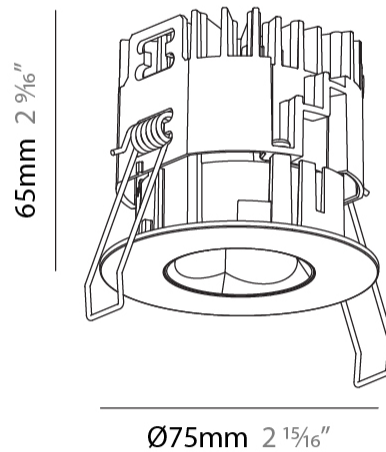

PHYSICAL

Aperture Sizes - Downlights: 1"
Shape: Round
Diameter (mm): 75
Diameter (in): 2 ¹⁵/₁₆
Height (mm): 65
Height (in): 2 ⁹/₁₆
Ceiling Thickness (mm): 1 - 25
Ceiling Thickness (in): 1/16 - 1 3/16
Min. Recessing Depth (mm): 70
Min. Recessing Depth (in): 2 ³/₄
Diffuser: Lens Pack - Spread Lens / Linear Spread Lens / Honeycomb Louver
Fixture Finish: SSR / BKV / CWI / CRY / HAB / UFT / ITA / RUA / FTG / MYG / LOD / PUS / FRO / FUP / KIA / POP / BLS / SPG / MEY / GOH / CHC / COM / ABZ / JAG / OBR / MOS / ROR
Fixture Material: Aluminum Die Cast
Cut-out Measurements: 68mm / 2 11/16" Diameter

ELECTRICAL

Lamp Type: LED (Zhaga Standard)
Input Wattage (W): 16
Total Output Wattage (W): 14.6
Dimming: Tri-Mode (Non-Dimming and Phase Dimming (120Vac only) and 0-10V Dimming)
Driver Included: No
Driver Location: Recessed Housing
Driver Type: Constant Current - Universal
Driver Class: Class 2
Housing: See Components
Input Voltage (V): 120 - 277
Constant Current (MA): 350

LED

Color Temperature (°K): 2700 / 3000 / 3500 / 4000
Max. Delivered Lumen (lm): 1067 / 1150 / 1217 / 1220
Nominal Lumen (lm): 1393 / 1501 / 1589 / 1592
CRI: >90 CRI
Lamp Life (hrs): 50000

OPTICAL

Reflector°: 14
Adjustability: Fixed

RATINGS AND CERTIFICATIONS

Certified By: Certified for North American Standards
IP rating: IP44