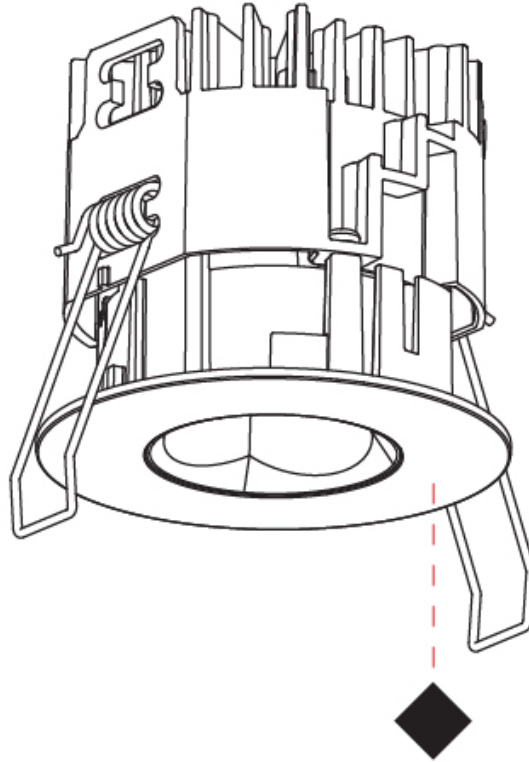

OIKO PRO ROUND FIXED RECESSED

A35867-

PROJECT _____

TYPE _____

SPECIFIER _____

QUANTITY _____

DATE _____